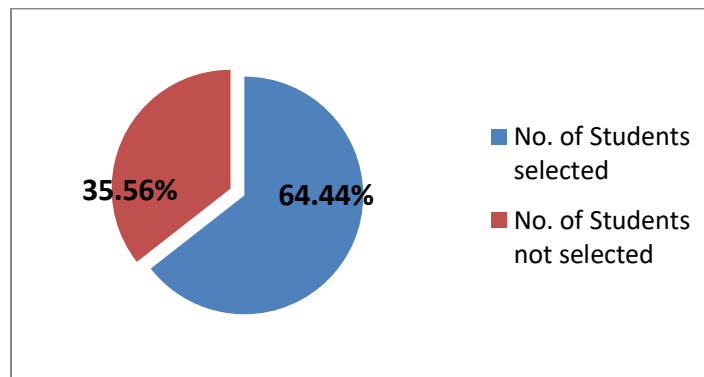

St. Joseph's Evening College, Autonomous

Odd Semester Placement Report – Ongoing Students
Academic Year 2018-19

Placement Cell Report on

Recruitment for Odd Semester Ongoing Students for the Academic Year- 2018-19

SL No.	COMPANIES	STUDENTS RECRUITED
1	FLIPKART	31
2	JUSTDIAL	10
3	SMARTLYTICS	7
4	AGEMA CAPITAL SERVICES	2
5	BIGBASKET	8
Total		58

(From June 2018 to October 2018)

Placement Details:

- **No. of Students Applied (From June 2018 to October 2018):** 90
- **No. of Students Placed (From June 2018 to October 2018):** 58
- **Percentage of on-going students recruitment in odd semester:** 64.44%